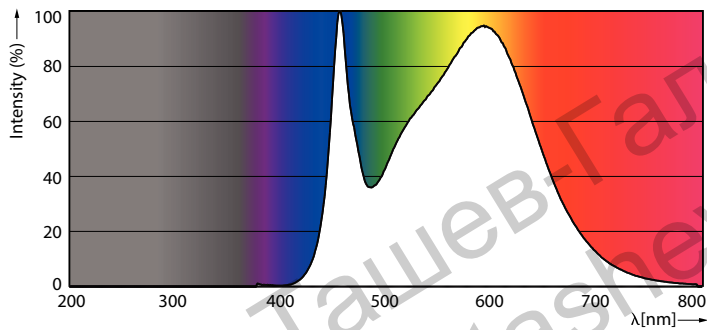

Product data

| General Information | | Warm Up Time to 60% Light (Nom) | |
|---------------------------------------|---------------------|---------------------------------|--|
| Cap-Base | R7S [R7s] | Warm Up Time to 60% Light (Nom) | 0.5 s |
| EU RoHS compliant | Yes | Power Factor (Nom) | 0.8 |
| Nominal Lifetime (Nom) | 15000 h | Voltage (Nom) | 220-240 V |
| Switching Cycle | 50000X | Temperature | |
| Technical Type | 14-120W | T-Case Maximum (Nom) | 100 °C |
| Light Technical | | Controls and Dimming | |
| Color Code | 840 [CCT of 4000K] | Dimmable | Yes |
| Luminous Flux (Nom) | 2000 lm | Approval and Application | |
| Color Designation | Cool White (CW) | Energy Efficiency Label (EEL) | A++ |
| Correlated Color Temperature (Nom) | 4000 K | Energy Consumption kWh/1000 h | 14 kWh |
| Luminous Efficacy (rated) (Nom) | 142.86 lm/W | Product Data | |
| Color Consistency | <6 | Full product code | 871869671406500 |
| Color Rendering Index (Nom) | 80 | Order product name | CorePro LED linear D 14-120W R7S 118 840 |
| LLMF At End Of Nominal Lifetime (Nom) | 70 % | EAN/UPC - Product | 8718696714065 |
| Operating and Electrical | | Order code | 929001353702 |
| Input Frequency | 50 to 60 Hz | Numerator - Quantity Per Pack | 1 |
| Power (Nom) | 14 W | Numerator - Packs per outer box | 10 |
| Lamp Current (Nom) | 75 mA | Material Nr. (12NC) | 929001353702 |
| Wattage Equivalent | 120 W | Net Weight (Piece) | 0.095 kg |
| Starting Time (Nom) | 0.5 s | | |

CorePro LEDlinear MV

Dimensional drawing

C

| Product | D | C |
|--|-------|--------|
| CorePro LED linear D 14-120W R7S 118 840 | 29 mm | 118 mm |

R7S 220V 15.5W-120W 2000lm 4000K R7S D

Photometric data

NAM Highway 165W EX39 4000K 60-120D NB WB UDL