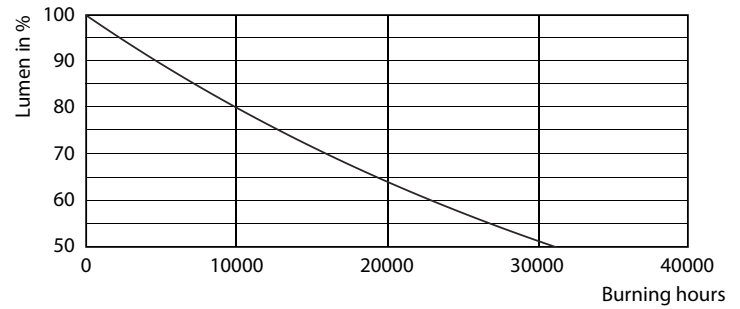

LEDbulb 60W E14 827 FR B38

Ташев-Галвинг ООД
www.tashev-galving.com