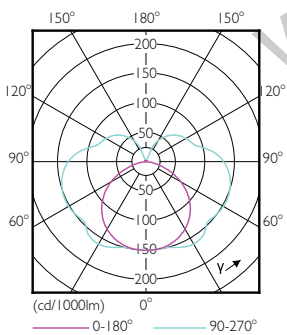

CorePro LEDlinearMV 14-120W R7S 830 D