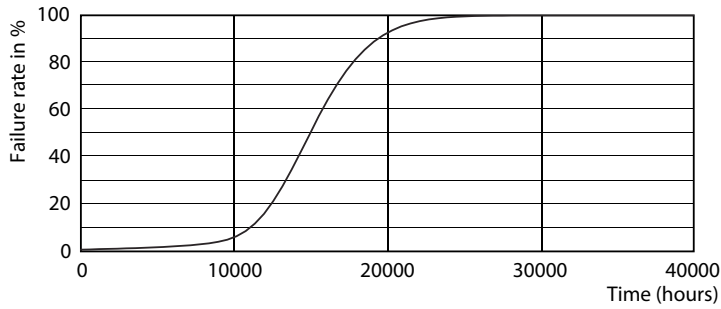

CorePro LEDlinear MV

Lifetime

LEDbulb 60W E14 827 FR B38